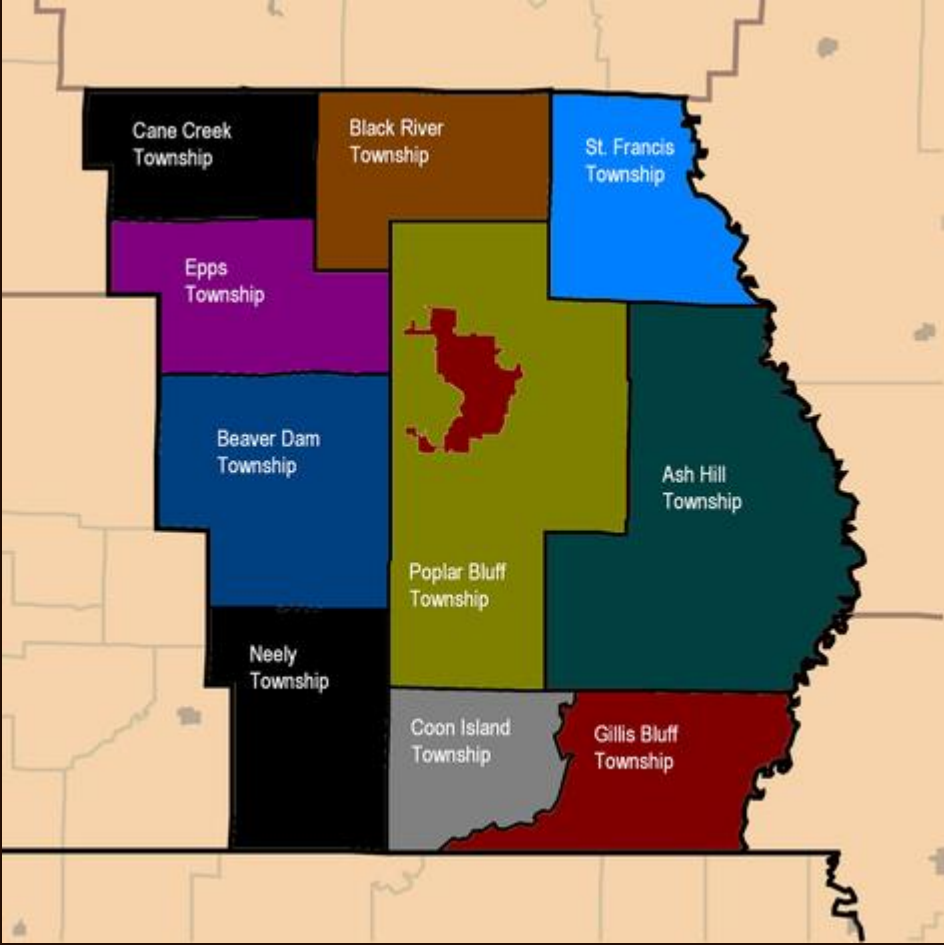

County District Maps

Butler County Maps

Butler County Township Map

Poplar Bluff Ward Map

Ward 1 - 5

State House Districts in Butler County

House Districts in Butler County

School Districts in Butler County